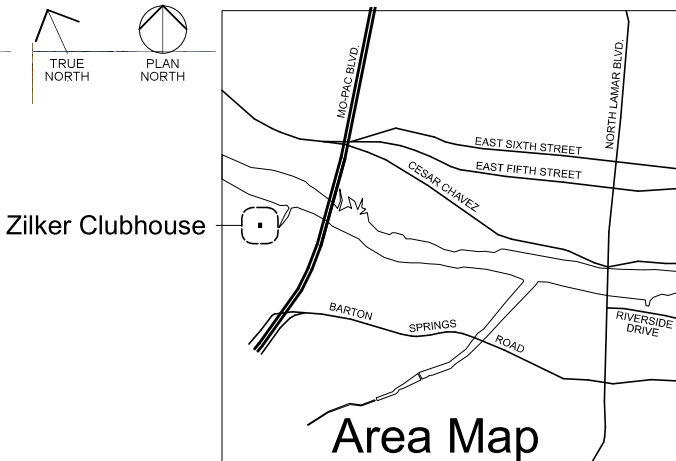

Project Name: 6066.052 Zilker Clubhouse Rehabilitation

AREA OF WORK

Site Map

200 ft 

Zilker Clubhouse

Area Map

Site Address:
200 Arnulfo Alonso Way
Austin, TX 78704