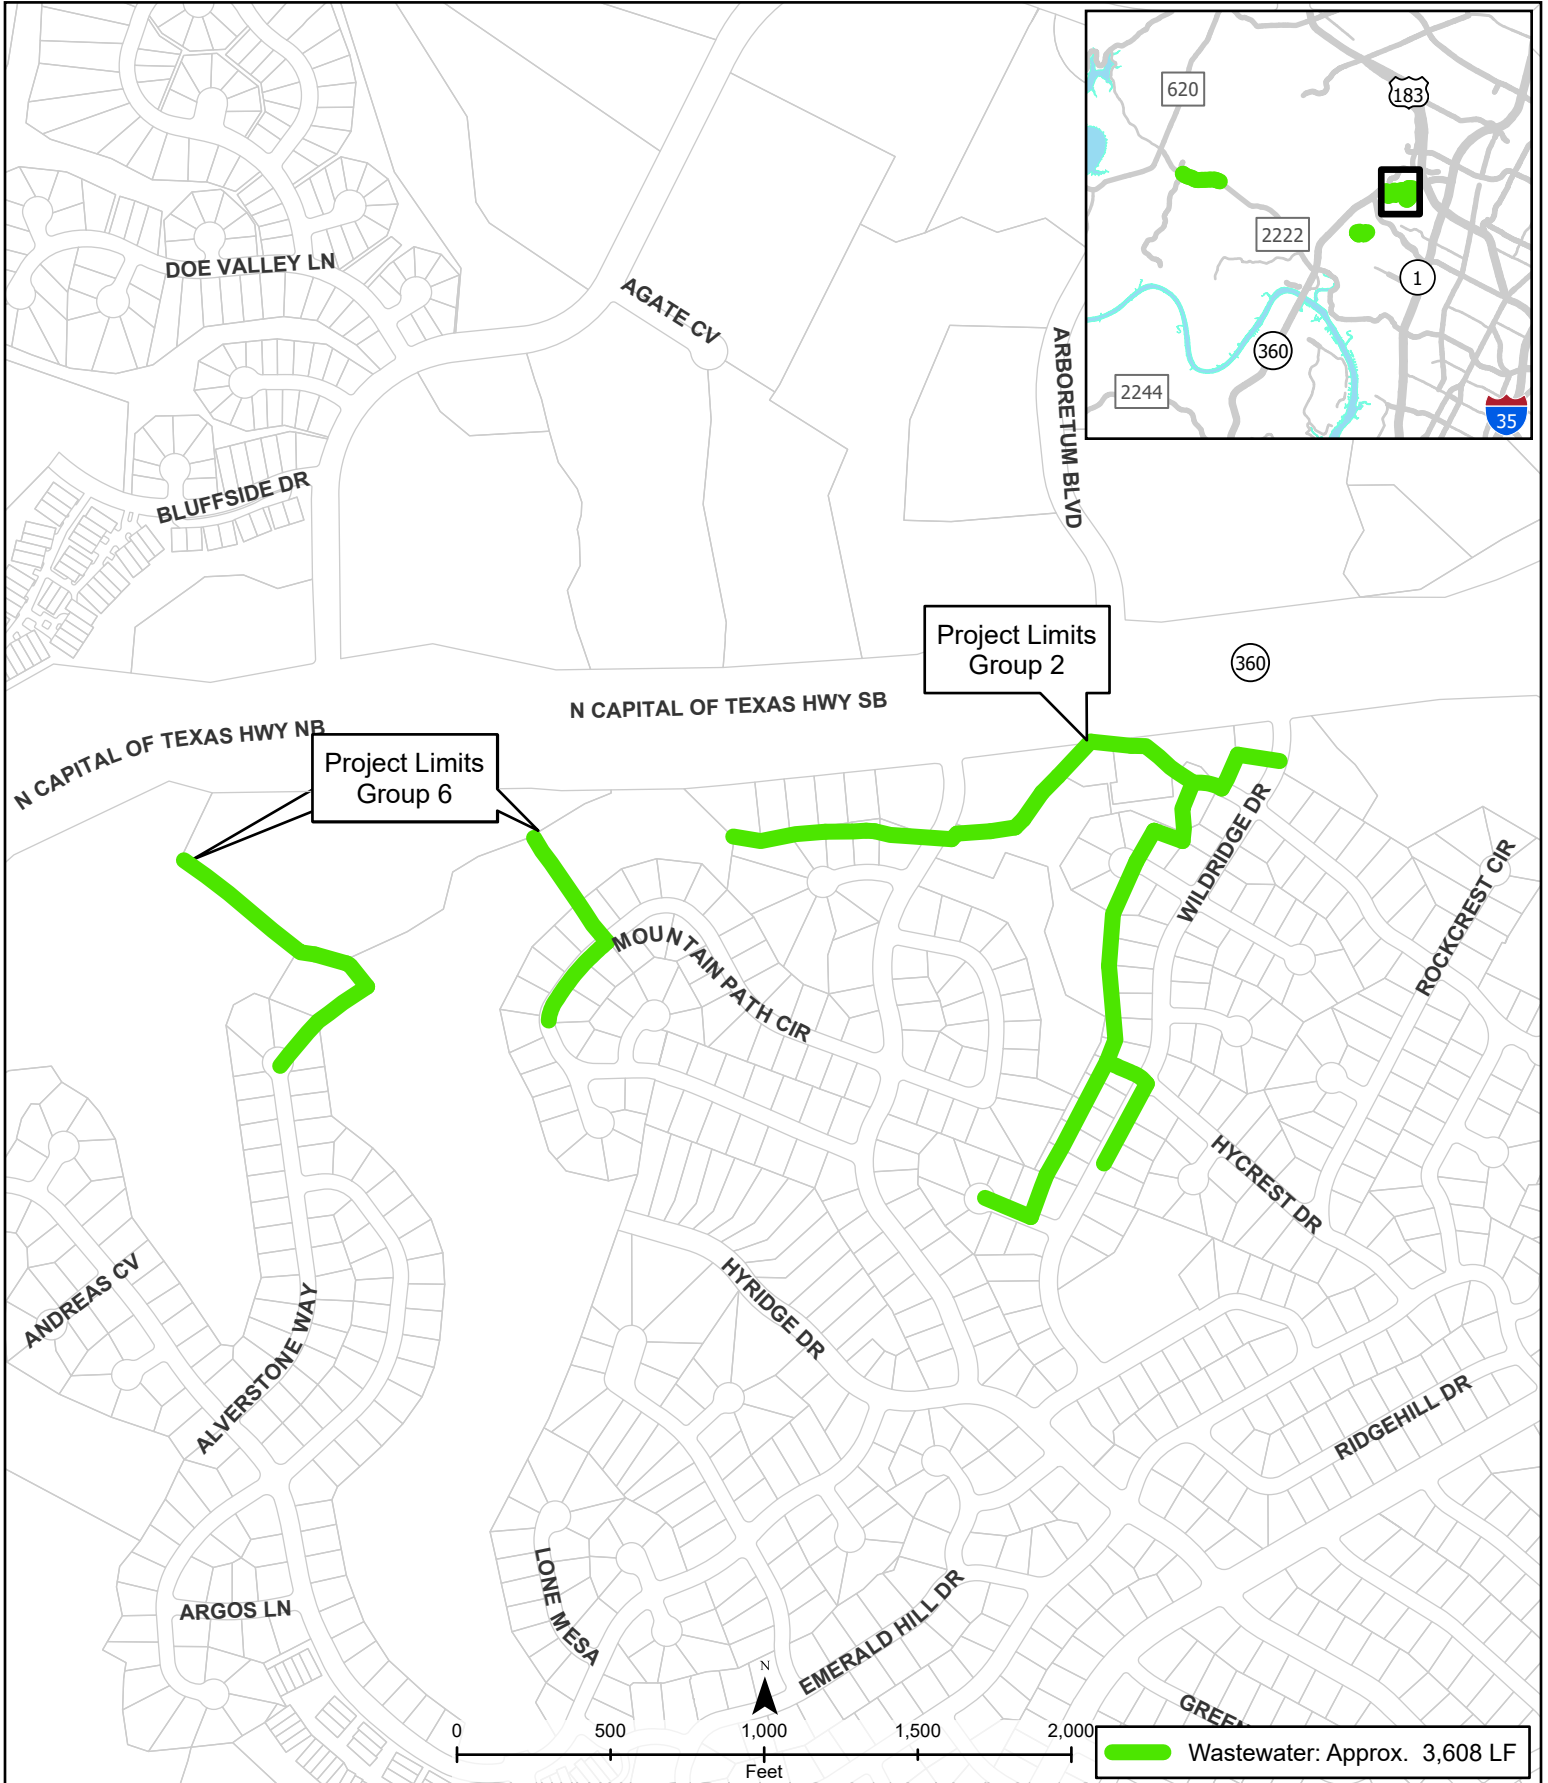

Project Location: 2231.327 - Bull Creek CIPP Package

Project Location: 2231.327 - Bull Creek CIPP Package

Item:

Project Location: 2231.327 - Bull Creek CIPP Package