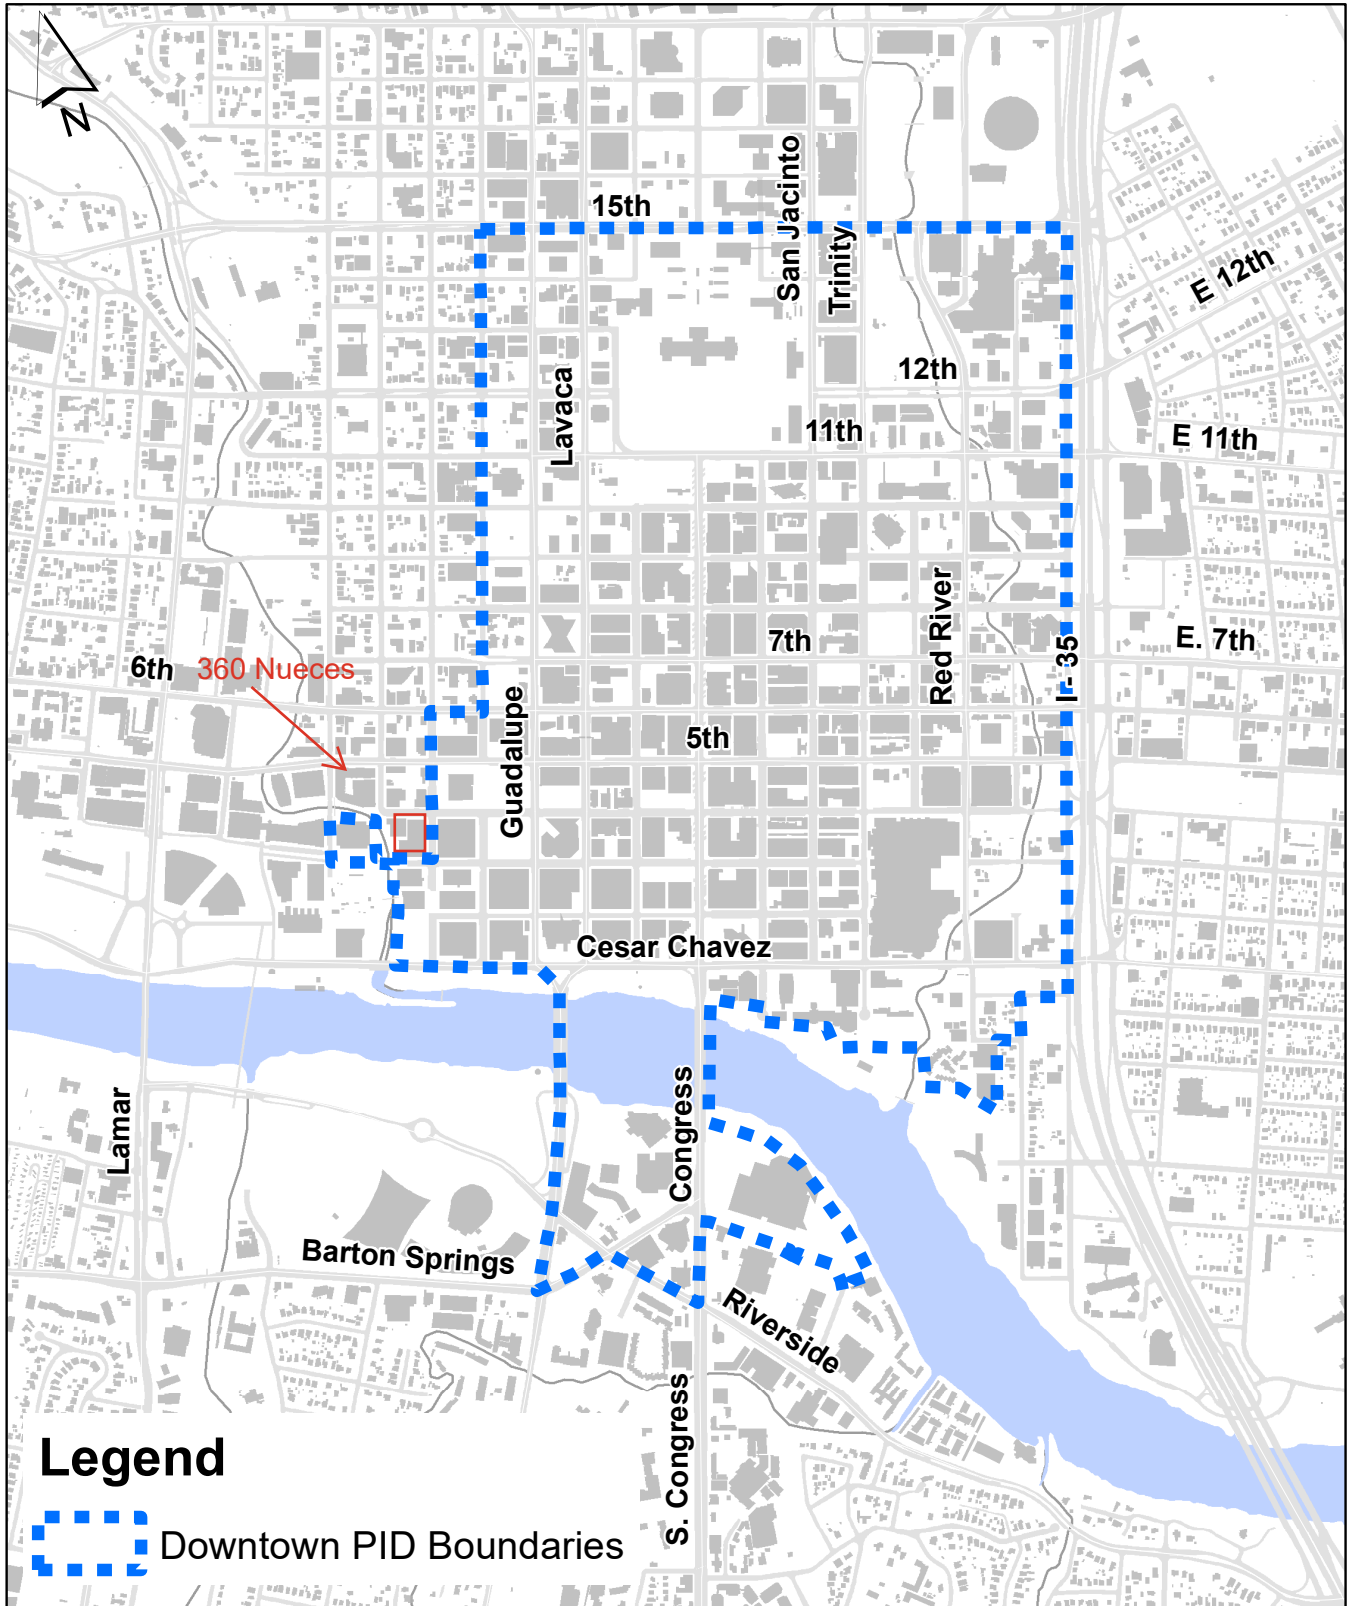

Exhibit A. DPID Map - 360 Nueces Expansion

Legend

 Downtown PID Boundaries

Austin Downtown Public Improvement District (PID)