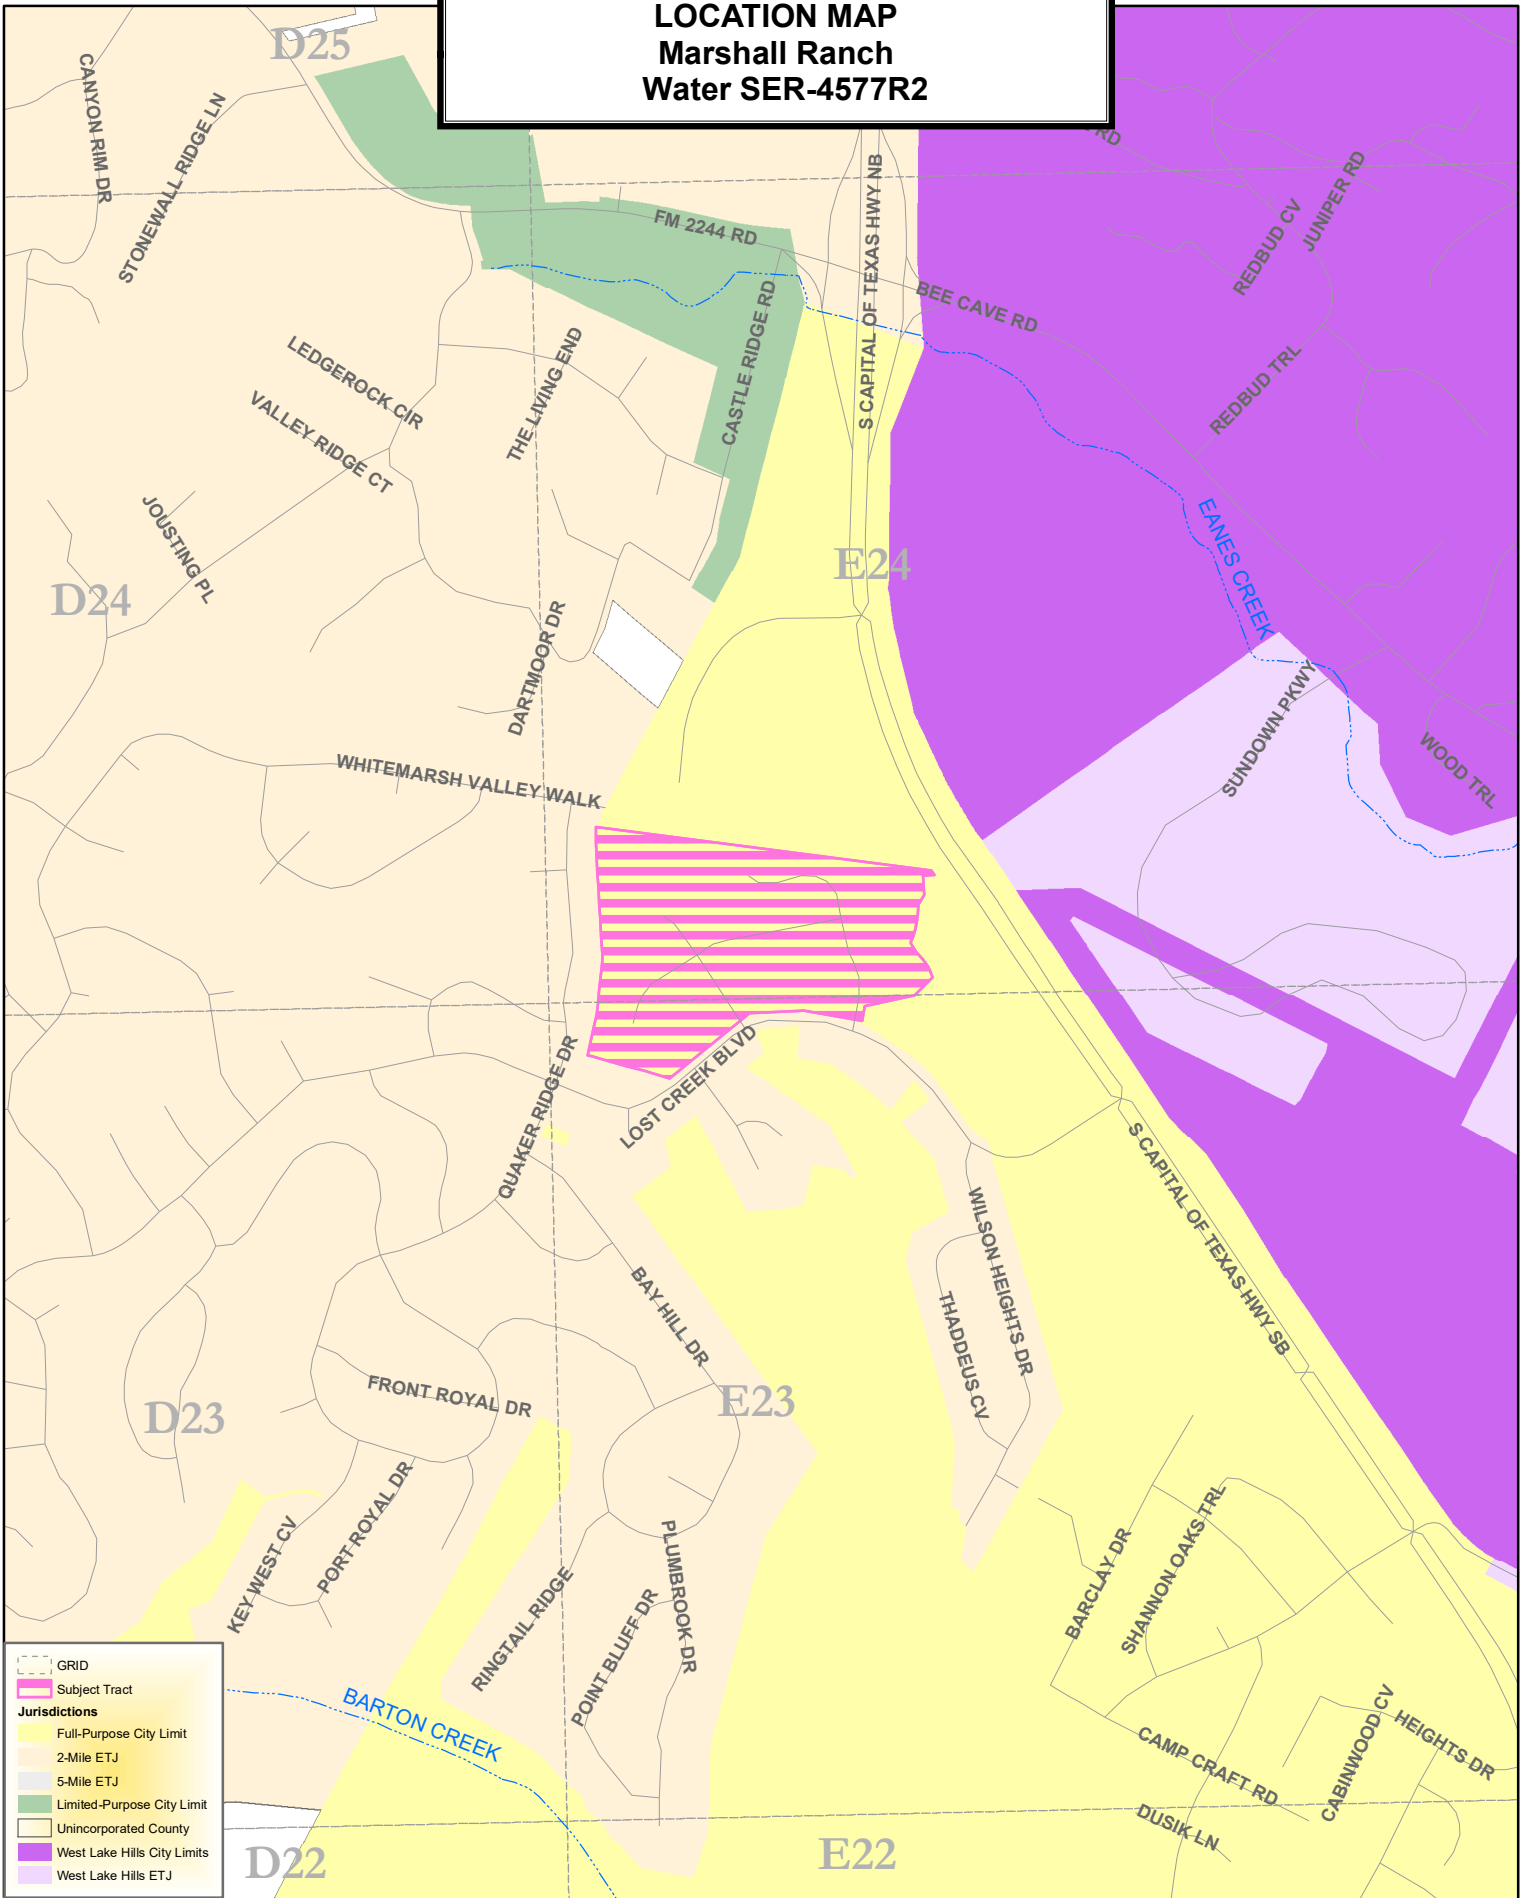

LOCATION MAP Marshall Ranch Water SER-4577R2

This product is for informational purposes and may not have been prepared for or be suitable for legal, engineering, or surveying purposes. It does not represent an on-the-ground survey and represents only the approximate relative location of property boundaries. This product has been produced by the City of Austin for the sole purpose of geographic reference. No warranty is made by the City of Austin regarding specific accuracy or completeness.
09/25/2024